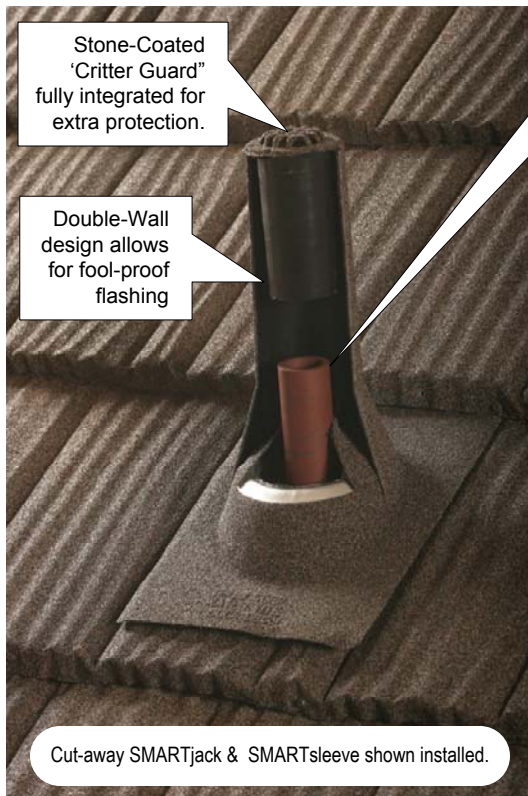

# SMARTSLEEVE PIPE COVER

Metro's newest accessory item, the Stone-Coated SMARTsleeve vent pipe cover, is the long-awaited item that provides a professional trimmed out look for most pipes on the roof. It allows for easy contractor installation on the most common pipe sizes, by merely sliding the Metro SMARTsleeve over the existing pipe after you have flashed it with a Metro SMARTjack flashing. A simple screw through the back of the sleeve into the PVC pipe secures it in-place. The SMARTsleeve is constructed of an all plastic design with both an inner and outer sleeve allowing it to fit either 1-1/4" - 3" diameter pipes or move to the next SMARTsleeve size to accommodate the 3" - 4" pipes.

The 'Cone' base section ensures a perfect fit over a Metro SMARTjack and almost eliminates the need for flashing sealant due to the double wall sleeve design. The top of the SMARTsleeve even has a "Critter guard" to prevent debris and rodents from entering the pipe, a problem in some heavily wooded areas. SMARTsleeves are available in Metro's standard stone-coated color range, so try them on your next Metro roof and experience the ease of install and smartest looking roof on the block.

Stone-Coated 'Critter Guard' fully integrated for extra protection.

Double-Wall design allows for fool-proof flashing

Cut-away SMARTjack & SMARTsleeve shown installed.

Existing Pipe is cut-down to show double wall construction.  
Flared base fits perfectly over a Metro SMARTjack flashing